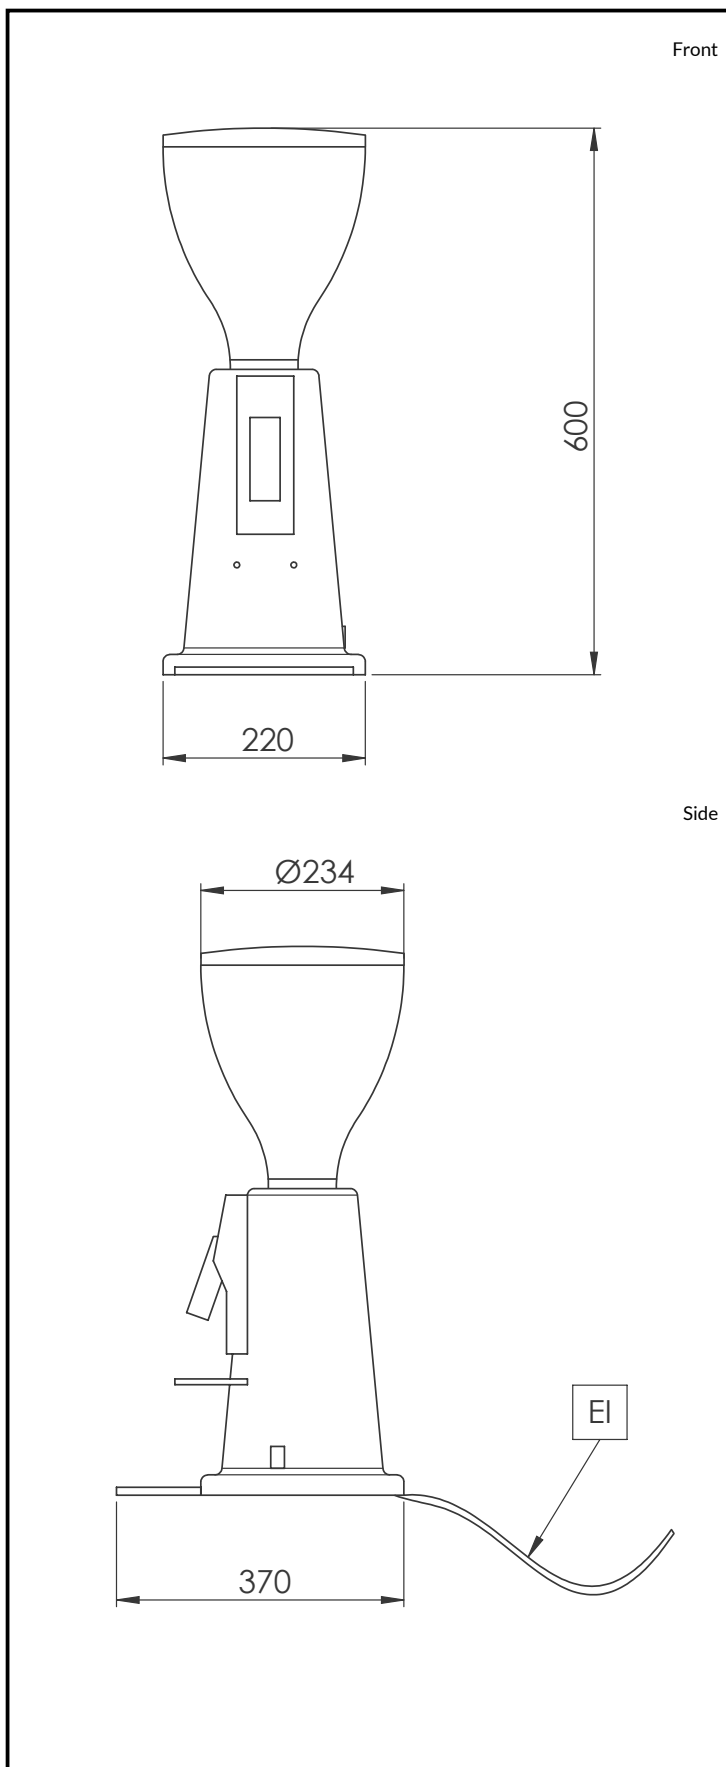

Grind on demand coffee grinder, flat burrs 75mm

Electric

Supply voltage:

602546
(GRNDEM600) 230 V/1N ph/50/60 Hz

Electrical power max.: 0.34 kW

Plug type: CE-SCHUKO

Key Information:

External dimensions,

Width: 230 mm

External dimensions,

Depth: 370 mm

External dimensions,

Height: 600 mm

ISO 9001; ISO 14001

Net weight: kg

Shipping weight: 13.5 kg

Shipping height: 870 mm

Shipping width: 500 mm

Shipping depth: 750 mm

Shipping volume: 0.33 m³

The company reserves the right to make modifications to the products without prior notice. All information correct at time of printing.